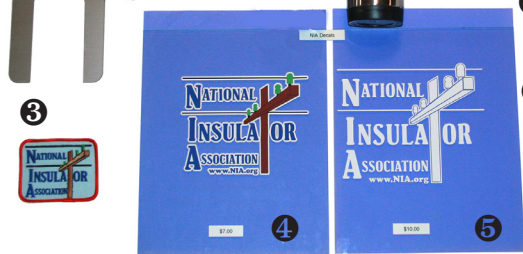

1 Insulator Caliper
Measures up to 7"
Plastic will not scratch insulators
Long outside & short inside jaws
Price: \$18 Qty: _____

2 16 oz. Travel Tumbler
4 color imprint **On Sale!**
Price: ~~\$14~~ \$10 Qty: _____

3 NIA Collector's Patch
2 3/4" x 3 3/4" embroidered patch
Price: \$4 Qty: _____

4 NIA Window Decal (Color)
For outside car window - 4 1/4 x 5 3/4
Price: \$7 Qty: _____

5 NIA Window Decal (White)
For outside car window - 5 1/2 x 6 3/4
Price: \$10 Qty: _____